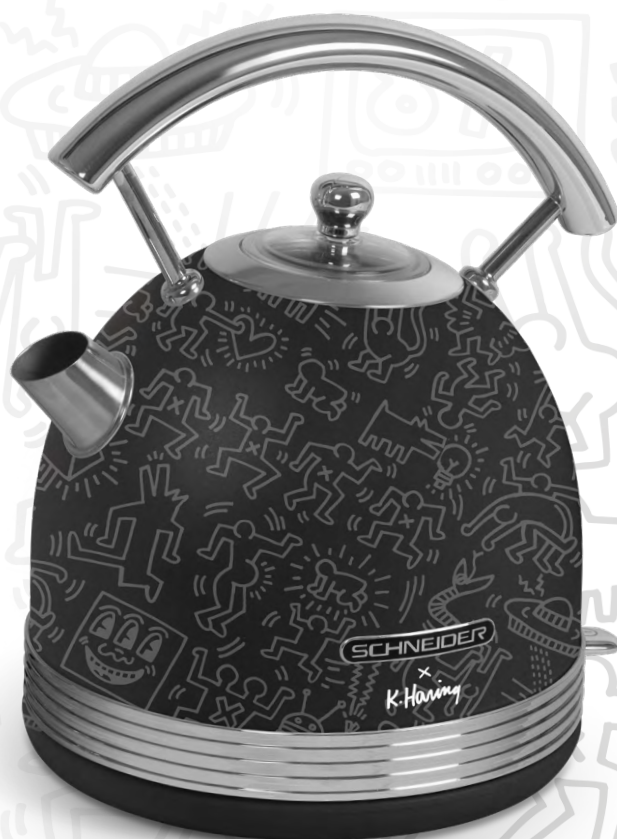

**TURN YOUR KITCHEN
INTO AN ART GALLERY**

SCHNEIDER

**x
K. Haring®**

A cheeky, iconic collection

Let your cheeky side shine with our collection that pays tribute to Keith Haring through a range of large and small appliances emblazoned with the artist's emblematic designs. Bursting with street art heritage, this collection carefully combines the curved lines of our vintage appliances with Keith Haring's characteristic pop designs and figures. The end result is appliances that are no longer just essential everyday items, but also true works of art that turn your kitchen into a bold, fun, and lively space.

ONE COLLECTION IN 2 FABULOUS COLORS

Small appliances

A true work of art in a neo-retro style

SCHNEIDER

×
K. Haring®

Micro-waves

White **SMW20KTECW**
Black **SMW20KFAB**

Capacity 20L
24.5 cm turntable
30 min timer
Power rating 700W

199,99 €

Kettle

White **SCKE17KTECW**
Black **SCKE17KFAB**

Capacity 1.7L
Integrated heating
element
Visible water level
Power rating 2200W

79,99 €

Toaster

White **SCTO2KTECW**
Black **SCTO2KFAB**

Two slots
3 functions
6-position thermostat
Power rating 850W

Quiet 39dB(A)

Width 55cm

1099,99 €

2 doors

White **SCDD211KTECW**
Black **SCDD211KFAB**

Total volume 211L

Refrigerator 172L

Freezer 39L