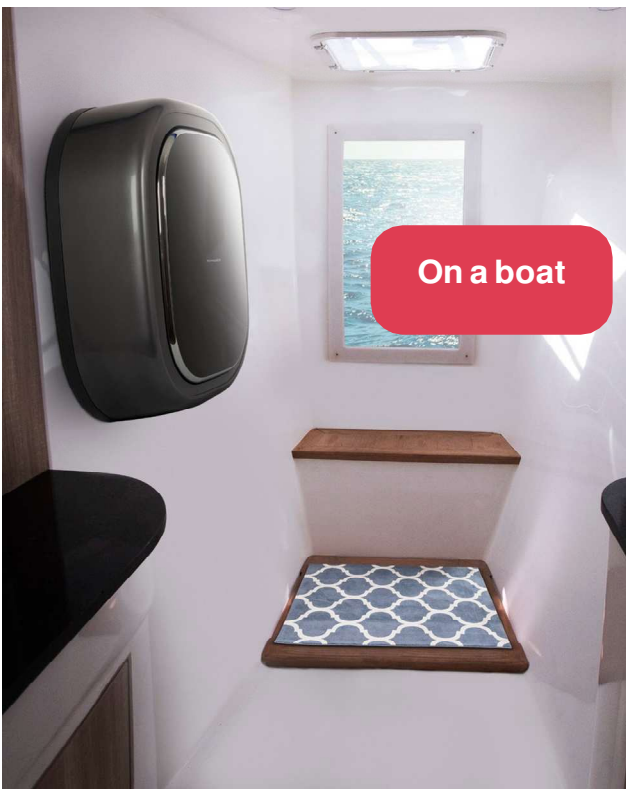

## MINI WALL-MOUNTED WASHING MACHINE

Without compromising on performance or design

Not everyone has the space or the need for a large family washing machine! That's why Schneider is offering the new mini wall-mounted washing machine.

With its compact design, it's perfect for small spaces like a studio flat, a small student flat, a second home, or as a complement to a conventional washing machine. The Schneider mini washing machine is also very practical in other environments, such as a motorhome, a boat or even a bed and breakfast. The chore of washing clothes is a thing of the past!

And, although small in size, the mini washing machine has all the performance, comfort and style of a large machine.

---

In a caravan  
or motorhome